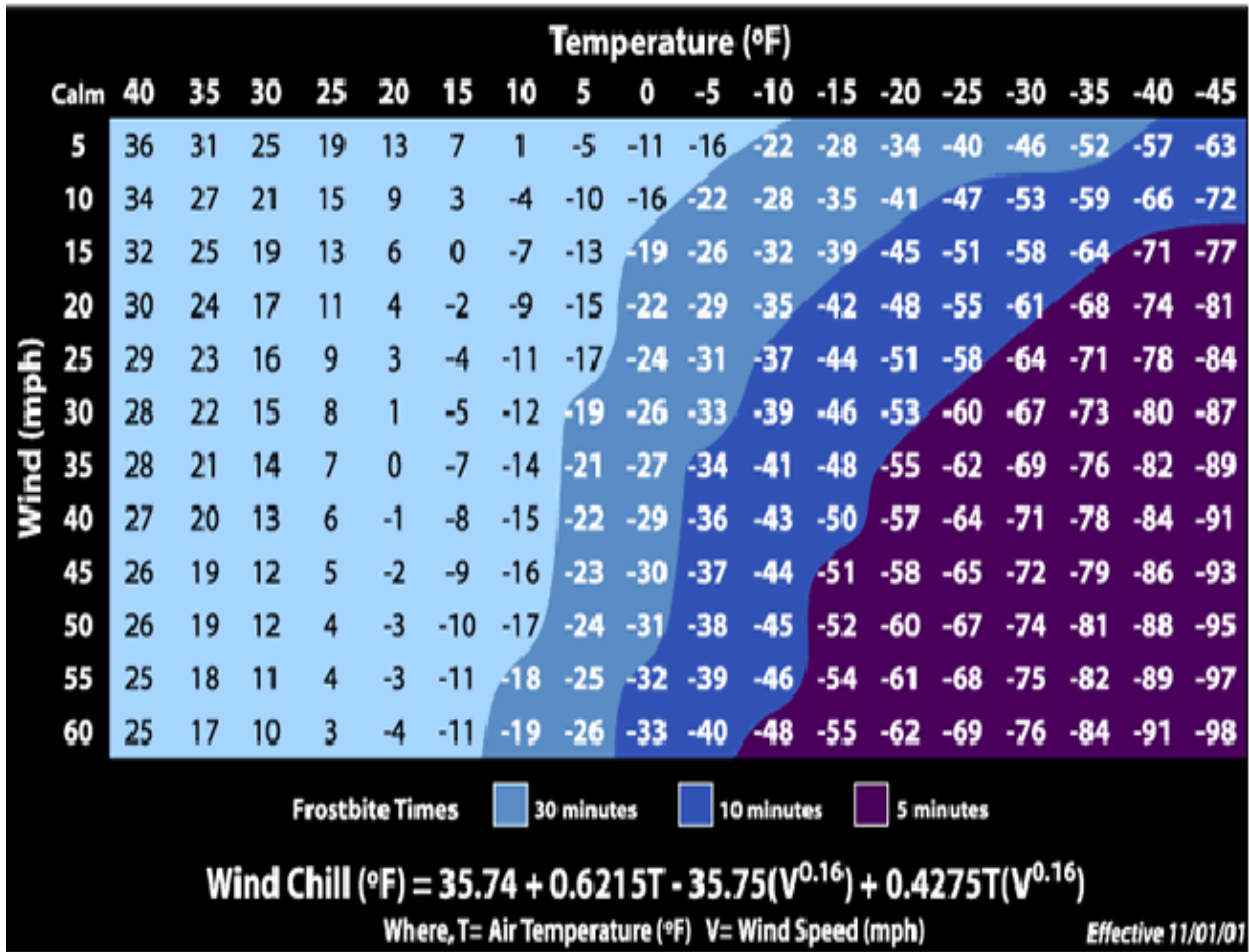

Winter Warming Stations
 November 15, 2021 to March 15, 2022

NWS Windchill Chart

Maryhaven Collaborative Outreach Team
 Hours of Operation: Monday through Friday, 7am to 3:30 pm
 Phone: (614) 449-1530
www.maryhaven.com