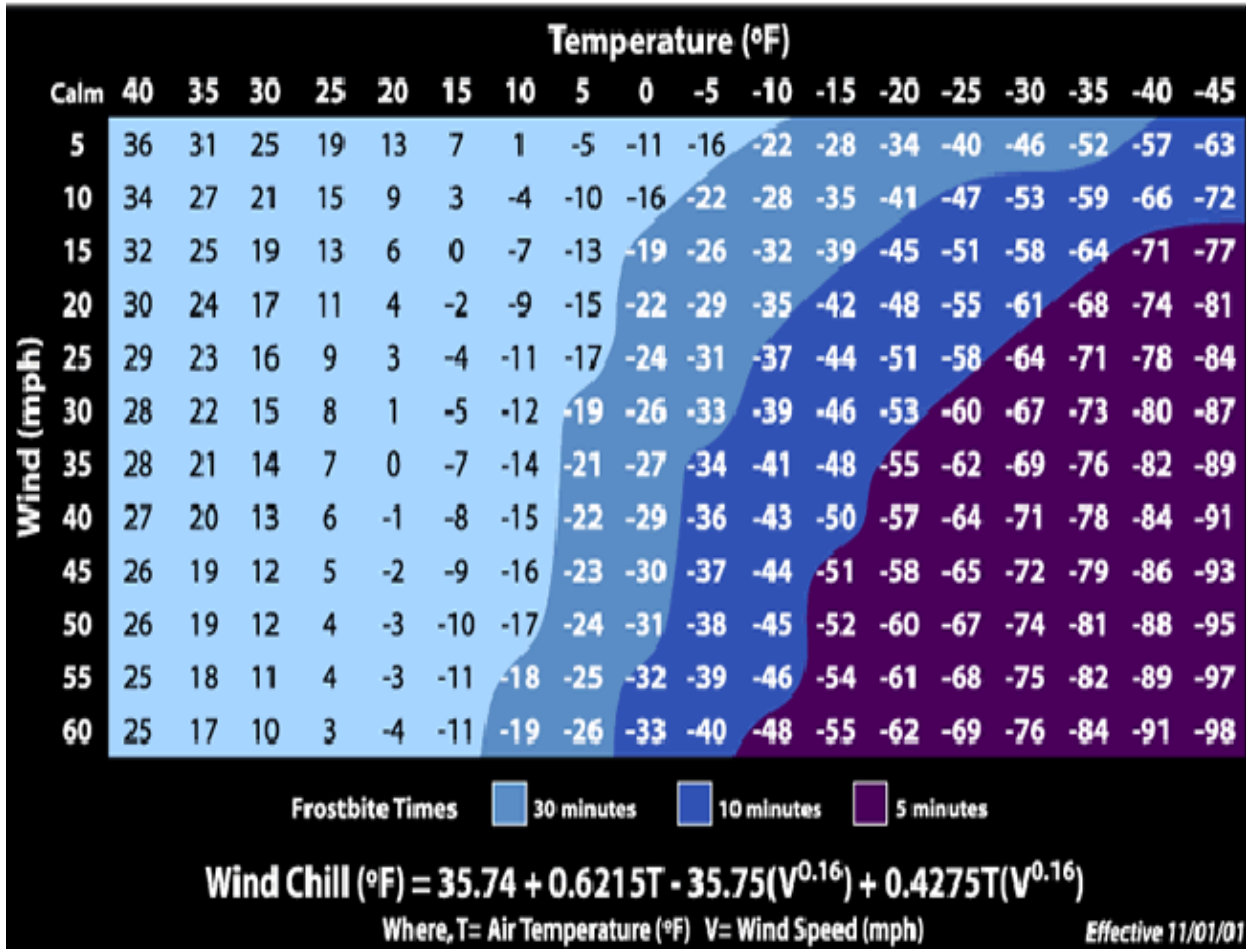

Winter Warming Stations

November 15, 2019 to March 15, 2020

NWS Windchill Chart

Maryhaven Collaborative Outreach Team
Hours of Operation: Monday through Friday, 7am to 3:30 pm
Phone: (614) 449-1530
www.maryhaven.com