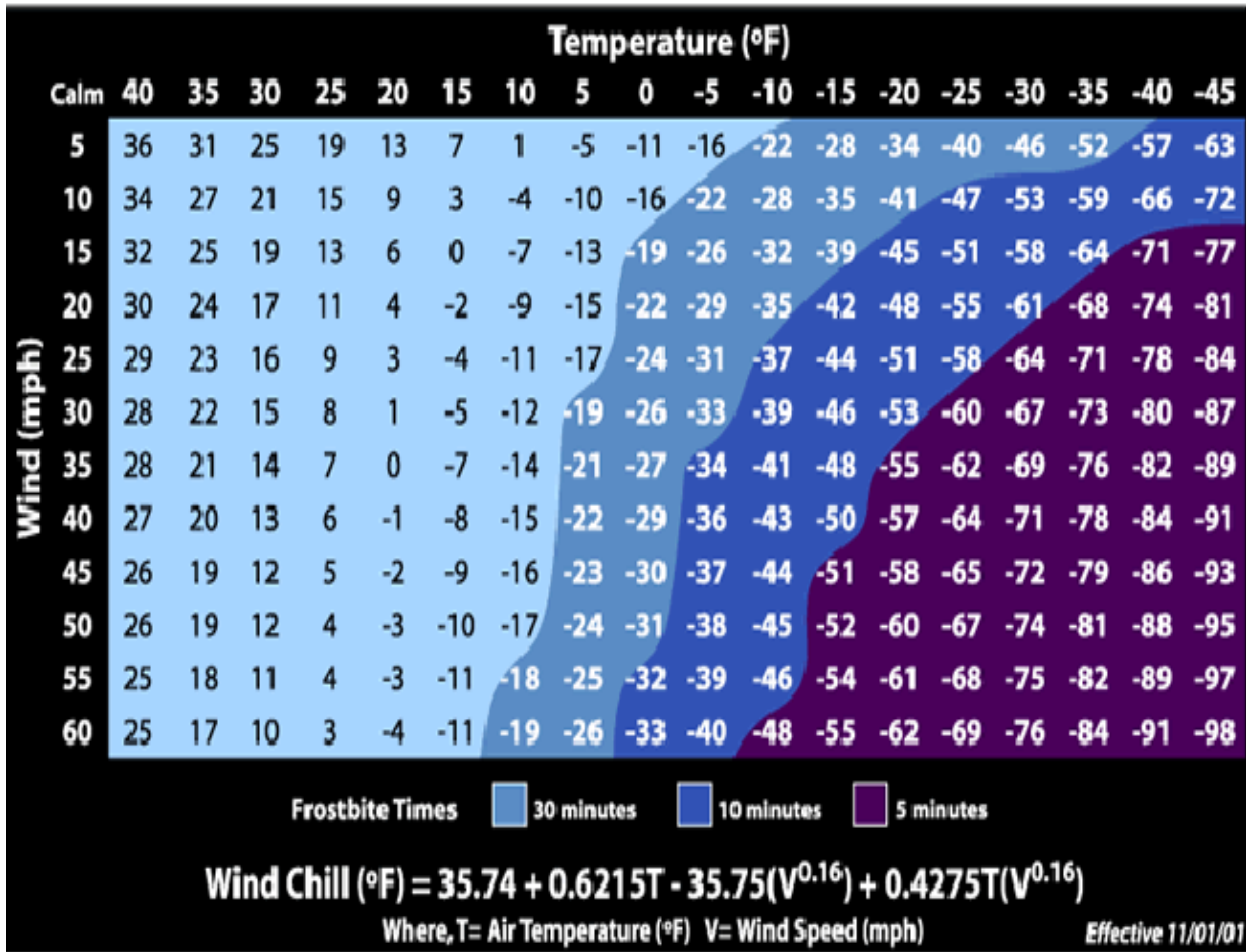

Winter Warming Stations
November 15, 2021 to March 15, 2022

NWS Windchill Chart

Maryhaven Collaborative Outreach Team
Hours of Operation: Monday through Friday, 7am to 3:30 pm
Phone: (614) 449-1530
www.maryhaven.com

Winter Warming Stations
November 15, 2021 to March 15, 2022