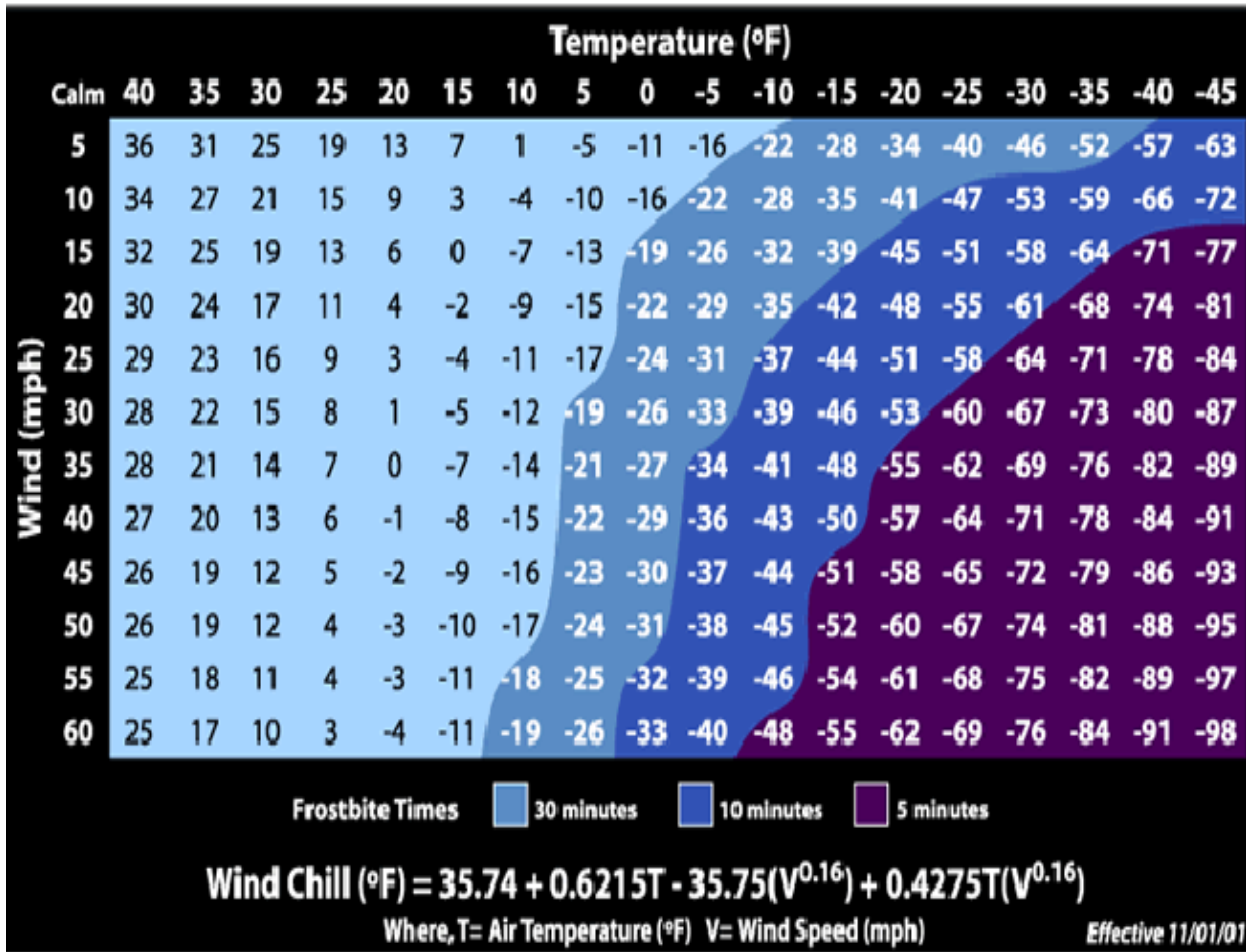

Winter Warming Stations
November 15, 2021 to March 15, 2022

NWS Windchill Chart

Maryhaven Collaborative Outreach Team
Hours of Operation: Monday through Friday, 7am to 3:30 pm
Phone: (614) 449-1530
www.maryhaven.com

Winter Warming Stations
November 15, 2021 to March 15, 2022